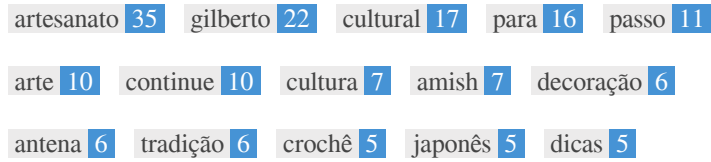

Keywords Cloud

This Keyword Cloud provides an insight into the frequency of keyword usage within the page.

It's important to carry out keyword research to get an understanding of the keywords that your audience is using. There are a number of keyword research tools available online to help you choose which keywords to target.

Keyword Consistency

Keywords	Freq	Title	Desc	<H>
artesanato	35	✓	✓	✓
gilberto	22	✗	✗	✗
cultural	17	✗	✗	✗
para	16	✗	✗	✓
passo	11	✗	✗	✓
arte	10	✓	✓	✓
continue	10	✗	✗	✗
cultura	7	✗	✗	✓
amish	7	✗	✗	✓
decoração	6	✗	✗	✗
antena	6	✗	✗	✓
tradição	6	✗	✗	✓
crochê	5	✗	✗	✗
japonês	5	✗	✗	✓
dicas	5	✗	✗	✓

This table highlights the importance of being consistent with your use of keywords.

To improve the chance of ranking well in search results for a specific keyword, make sure you include it in some or all of the following: page URL, page content, title tag, meta description, header tags, image alt attributes, internal link anchor text and backlink anchor text.